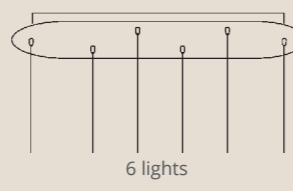

FAB3481-54-102

White

L900mm x 300mm

6 lights